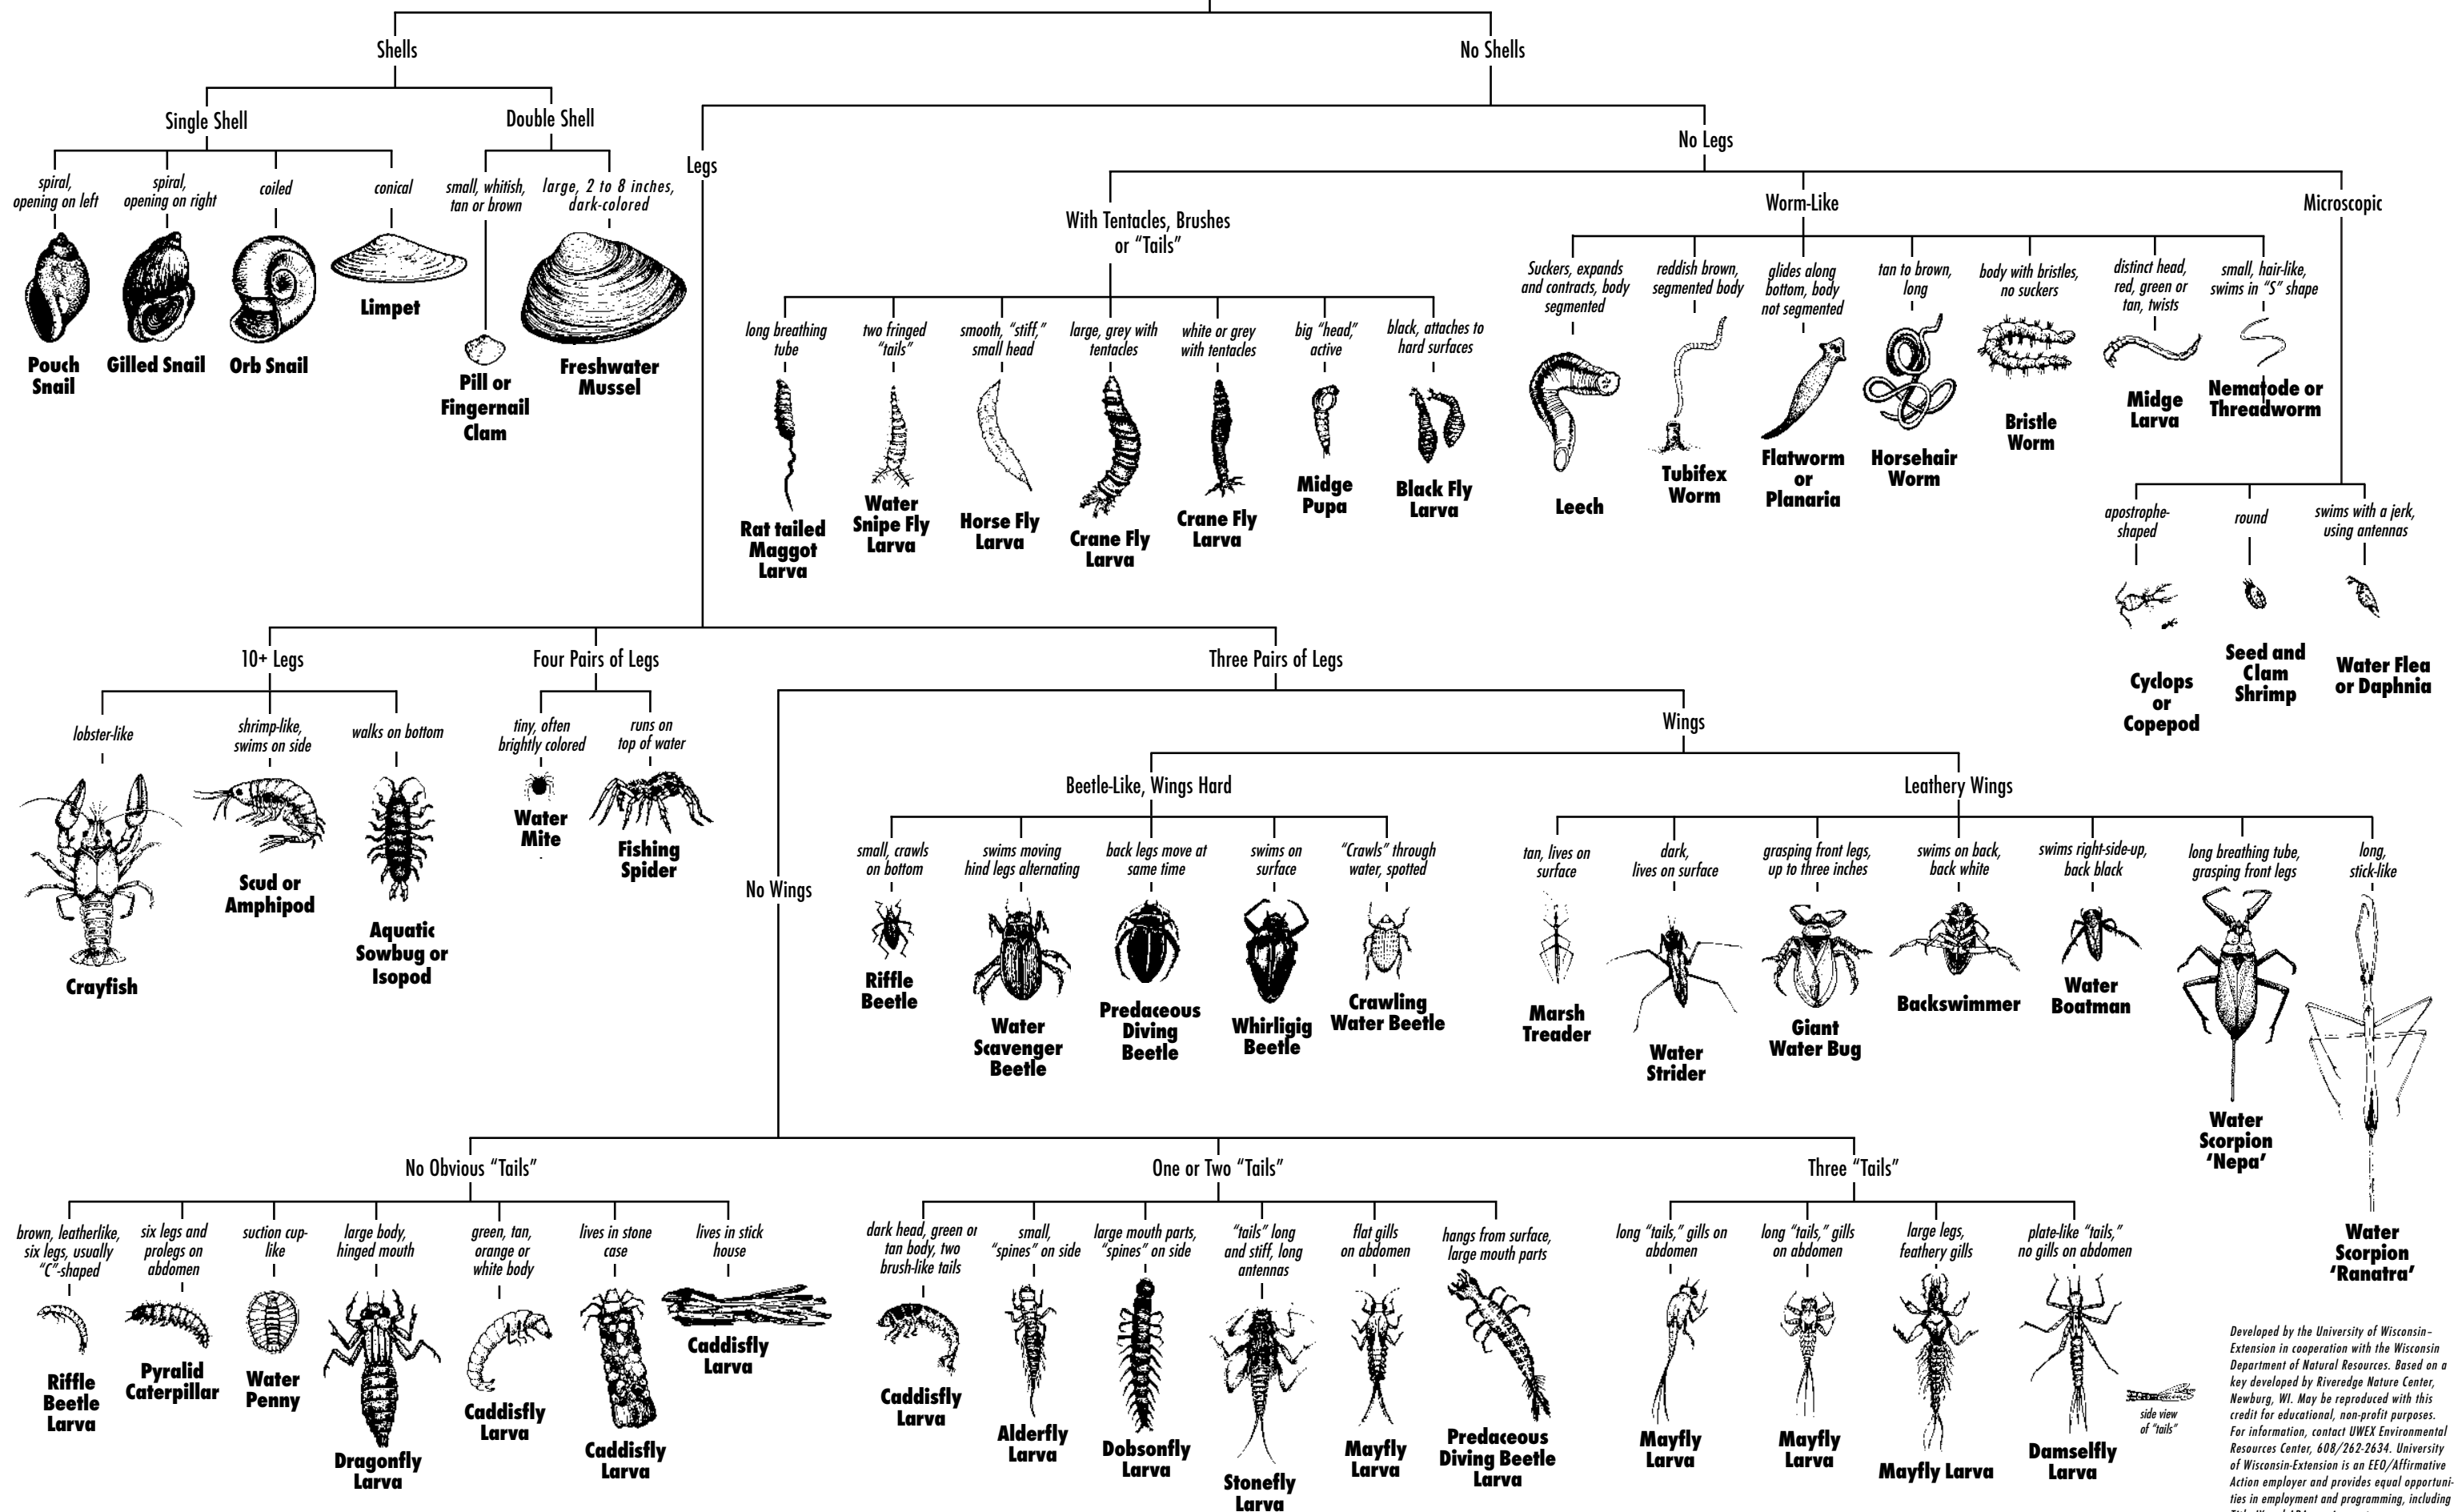

Key to Macroinvertebrate Life in the River

(Sizes of illustrations are not proportional.)

Developed by the University of Wisconsin-Extension in cooperation with the Wisconsin Department of Natural Resources. Based on a key developed by Riveredge Nature Center, Newburg, WI. May be reproduced with this credit for educational, non-profit purposes. For information, contact UWEX Environmental Resources Center, 608/262-2634. University of Wisconsin-Extension is an EEO/Affirmative Action employer and provides equal opportunities in employment and programming, including Title IX and ADA requirements.